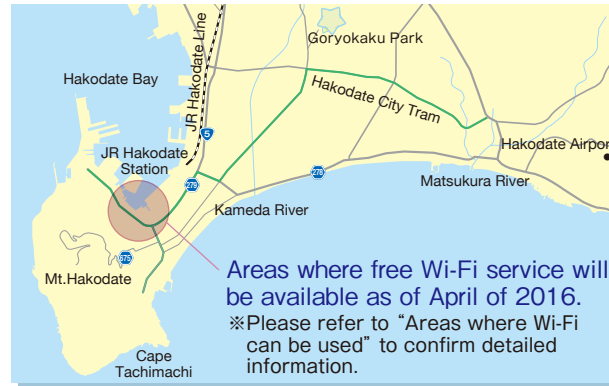

Areas where Wi-Fi can be used

Wi-Fi devices are installed on commercial facilities next to the side-walk areas highlighted in blue on the map below.

Wi-Fi area sign

Wi-Fi service can be used around the areas designated by the Wi-Fi area sign shown below.

Wi-Fi service in Hakodate

Hakodate has been expanding its Wi-Fi service areas so as to provide a comfortable environment for foreign tourists. Free Wi-Fi has been available in the Motomachi Area since April of 2016. Please make good use of it when visiting sightseeing spots or when shopping in the city.