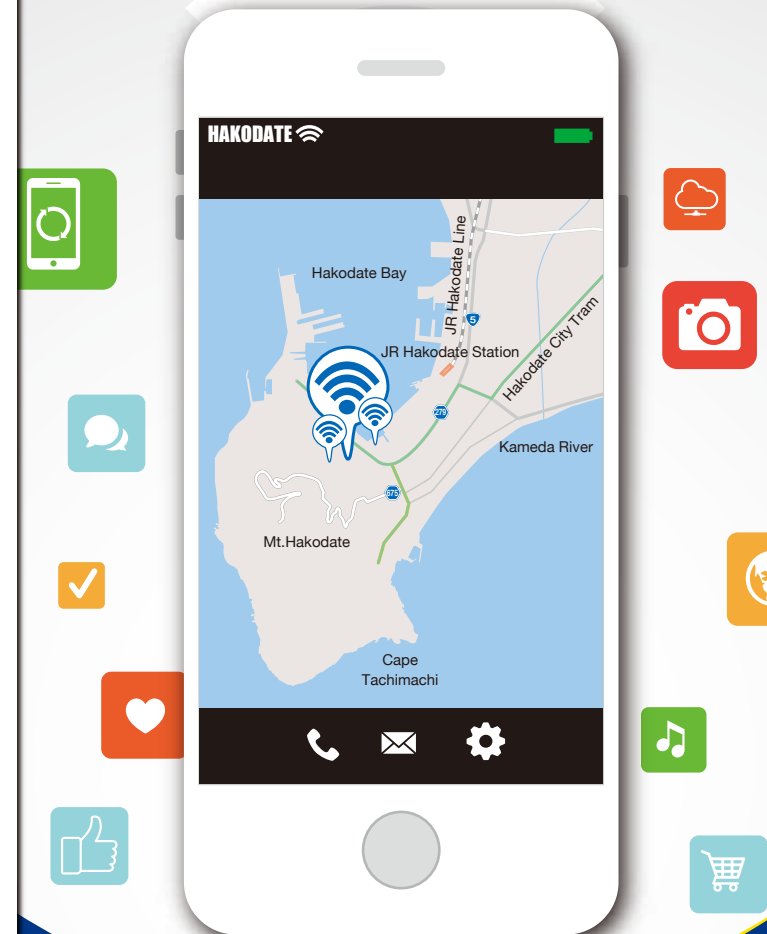

HAKODATE FREE Wi-Fi Guide map