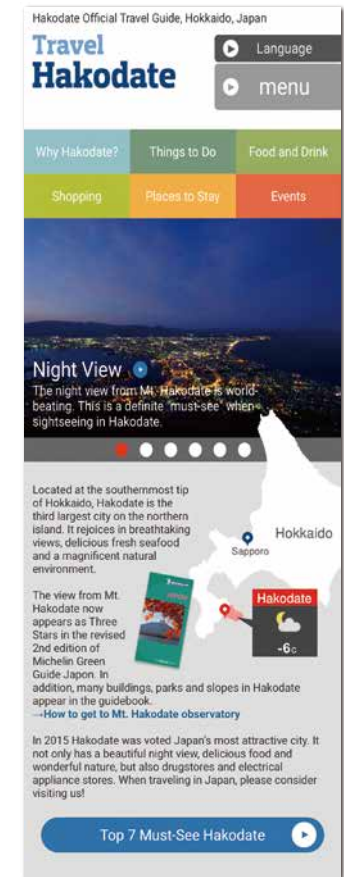

4 Hakodate's official travel guide site

Redirect to "Travel Hakodate," Hakodate's official travel guide site.

"Travel Hakodate," Hakodate's official travel guide site can be displayed in eleven languages. The site offers a variety of information which will be useful when traveling including sightseeing information about Hakodate. Please make good use of it.